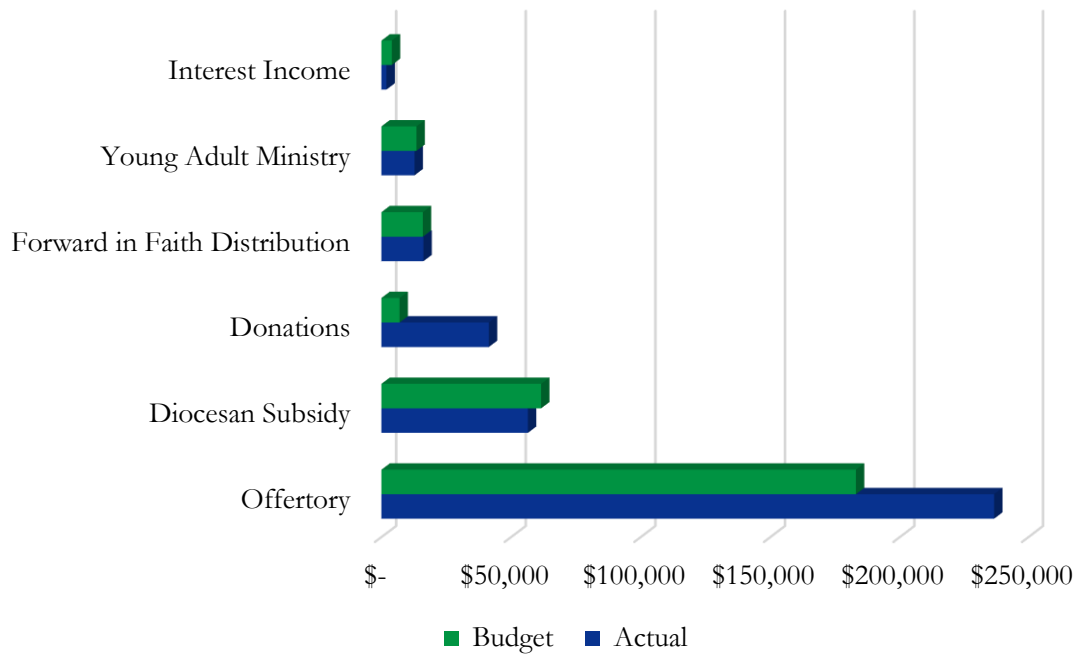

First Fruits 2018

Total Income	\$365,500
Total Expenses	\$347,500
Average Weekly Offertory	\$4,500
Budgeted Weekly Offertory	\$3,500
Average Weekly Expenses	\$6,700

Income

Expenses